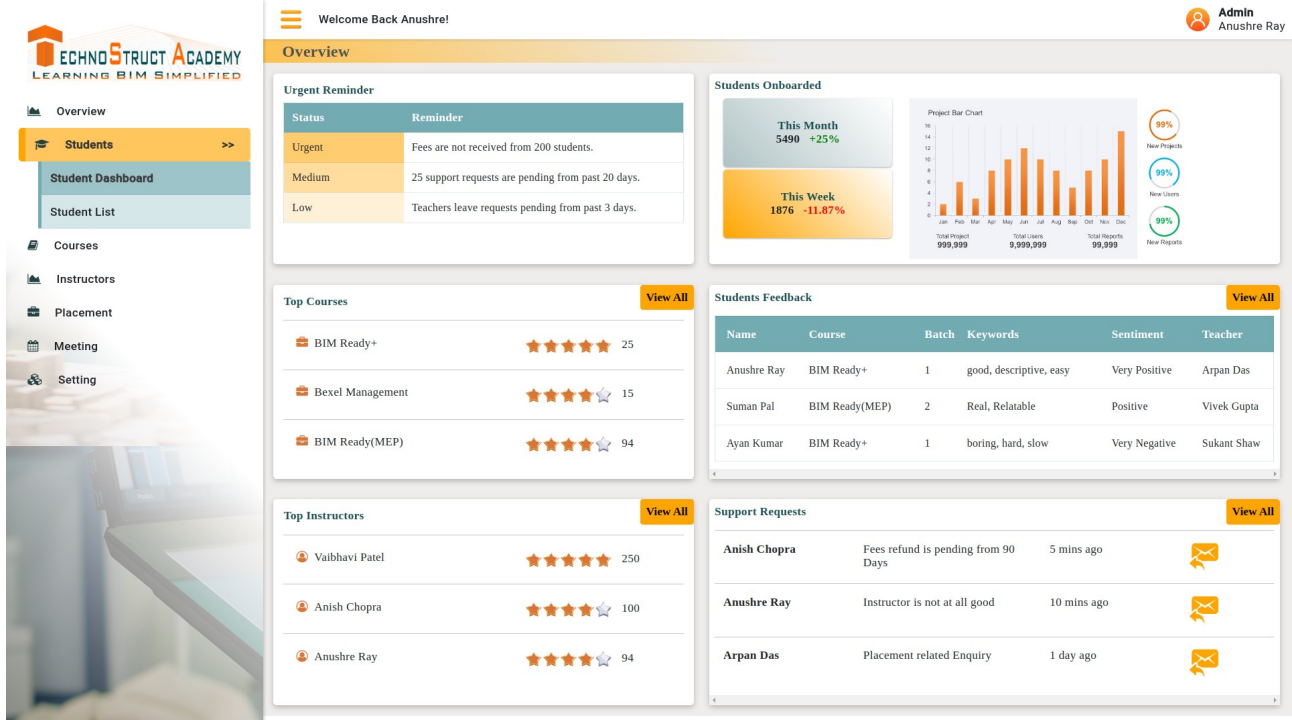

Certificate of 10+2: