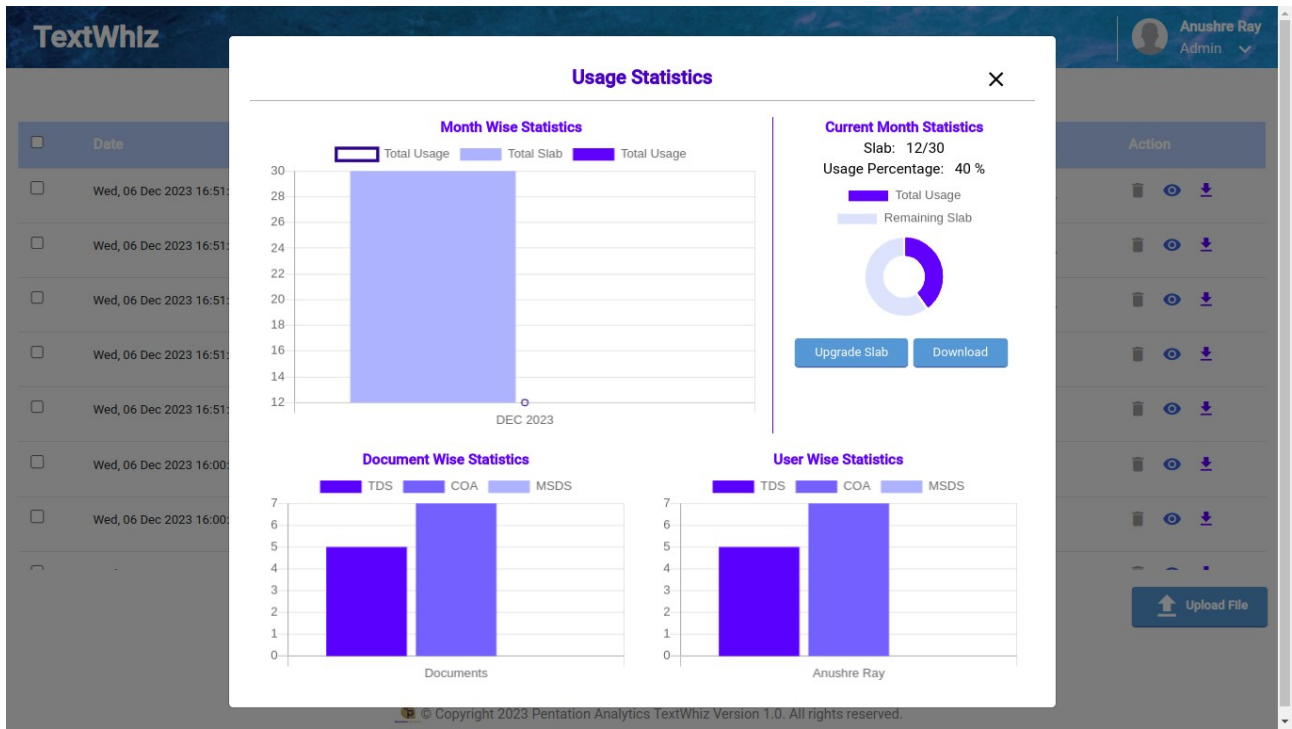

Certificate of 10+2:

Certificate of 10Th: