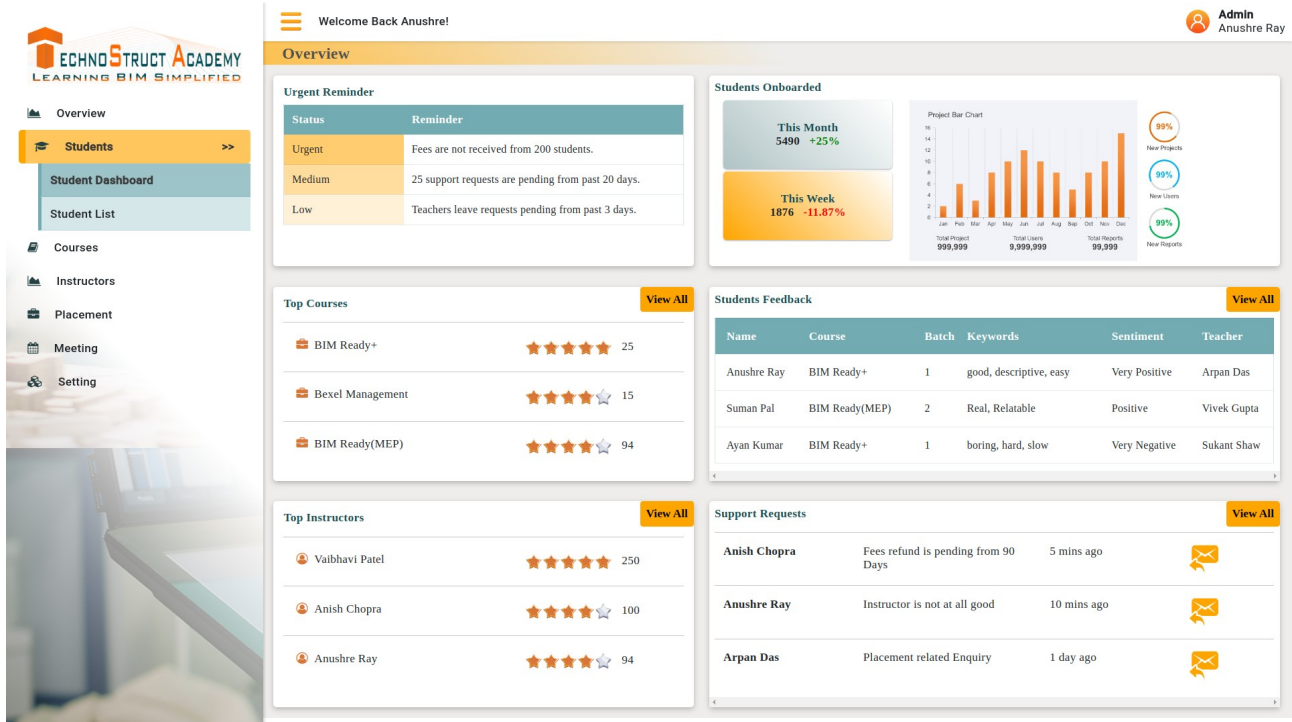

Certificate of 10+2: